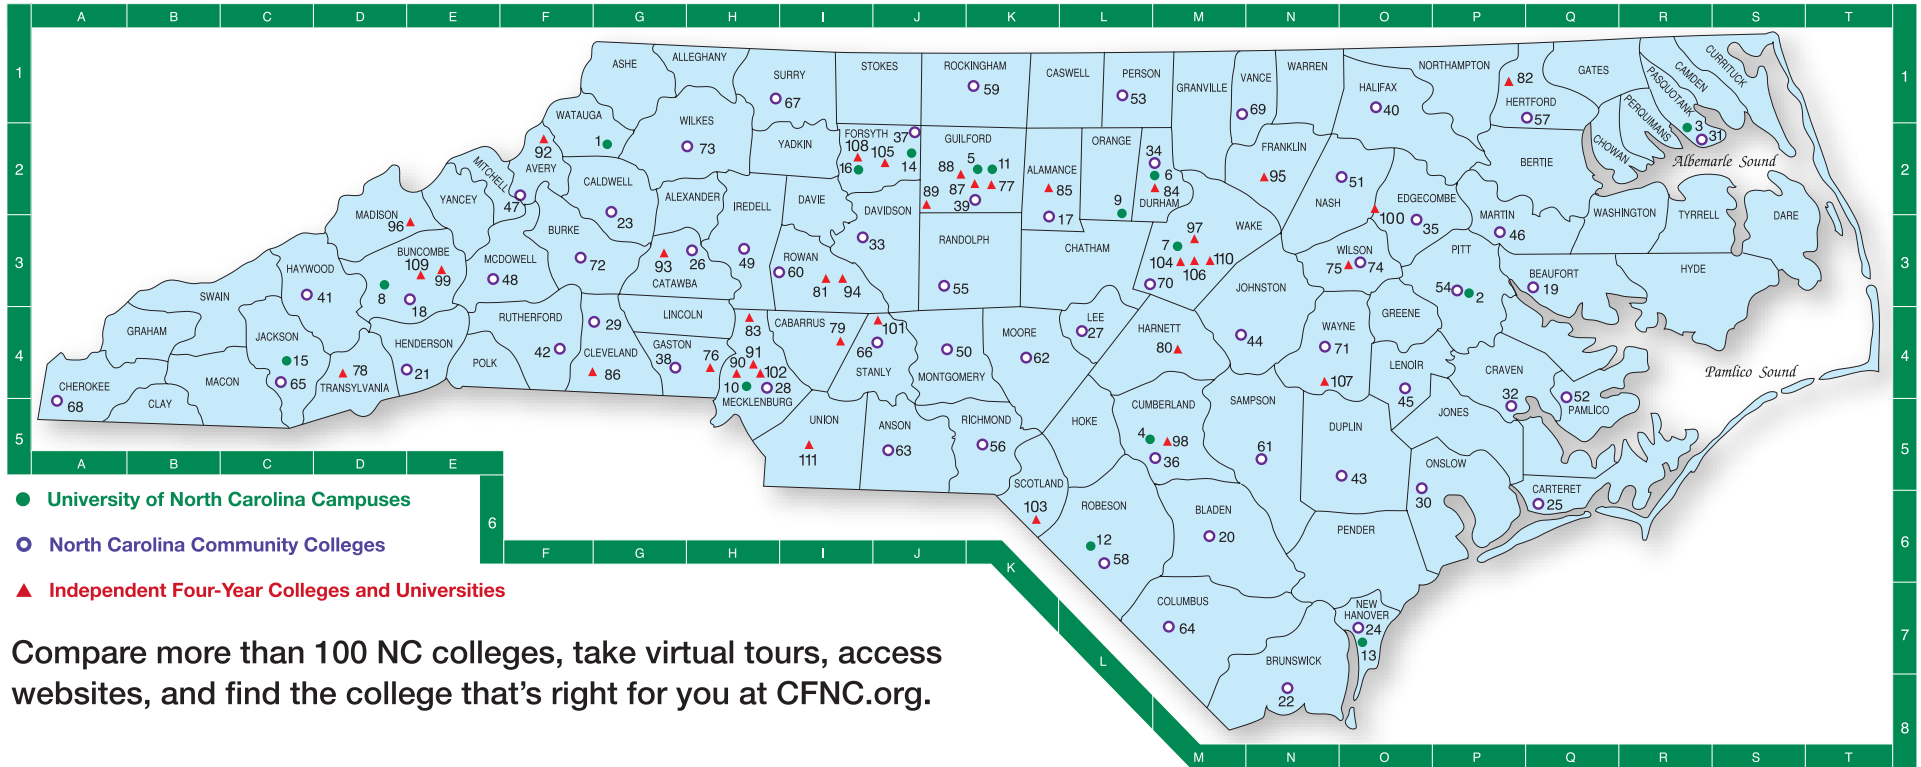

Find the College That's Right for You at CFNC.org

Compare more than 100 NC colleges, take virtual tours, access websites, and find the college that's right for you at CFNC.org.

University of North Carolina Campuses

1. Appalachian State UniversityG2
2. East Carolina UniversityP3
3. Elizabeth City State UniversityR2
4. Fayetteville State UniversityM5
5. North Carolina Agricultural and Technical State UniversityK2
6. North Carolina Central UniversityM2
7. North Carolina State UniversityM3
8. University of North Carolina AshevilleD3
9. University of North Carolina at Chapel HillL3
10. University of North Carolina CharlotteH4
11. University of North Carolina at GreensboroK2
12. University of North Carolina at PembrokeL6
13. University of North Carolina WilmingtonO7
14. University of North Carolina School of the ArtsJ2
15. Western Carolina UniversityC4
16. Winston-Salem State UniversityI2

66. Stanly Community CollegeJ4
67. Surry Community CollegeI1
68. Tri-County Community CollegeA5
69. Vance-Granville Community CollegeN1
70. Wake Technical Community CollegeM3
71. Wayne Community CollegeN4
72. Western Piedmont Community CollegeF3
73. Wilkes Community CollegeH2
74. Wilson Technical Community CollegeO3